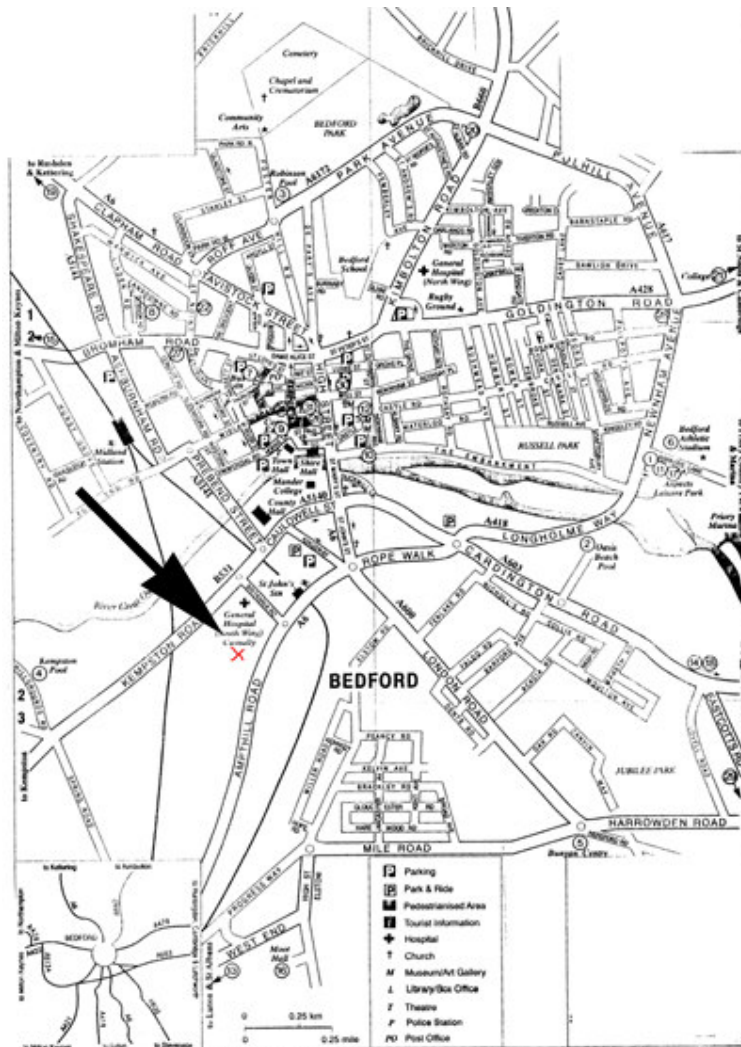

X marks the spot, very approximately, for anyone wishing to visit Bedford Saw.

International Woodworking & Turning Exhibition 17 - 19 October.

The International Woodworking & Turning Exhibition is moving home to Stoneleigh.